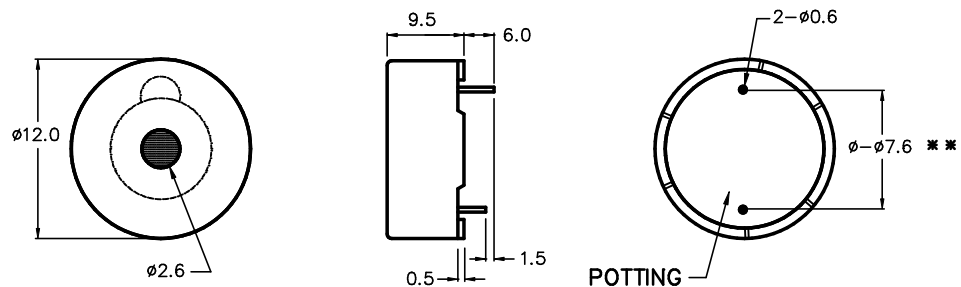

\* VALUES AT RATED VOLTAGE

\*\* 6.5 mm PIN PITCH AVAILABLE UPON REQUEST

MMF-8101  
MMF-8103  
MMF-8100  
MMF-8109  
MMF-8102

NORYL SEI-GFN2 HOUSING MATERIAL  
SEALED - SOLDERABLE AND WASHABLE

ALL DIMENSIONS IN mm