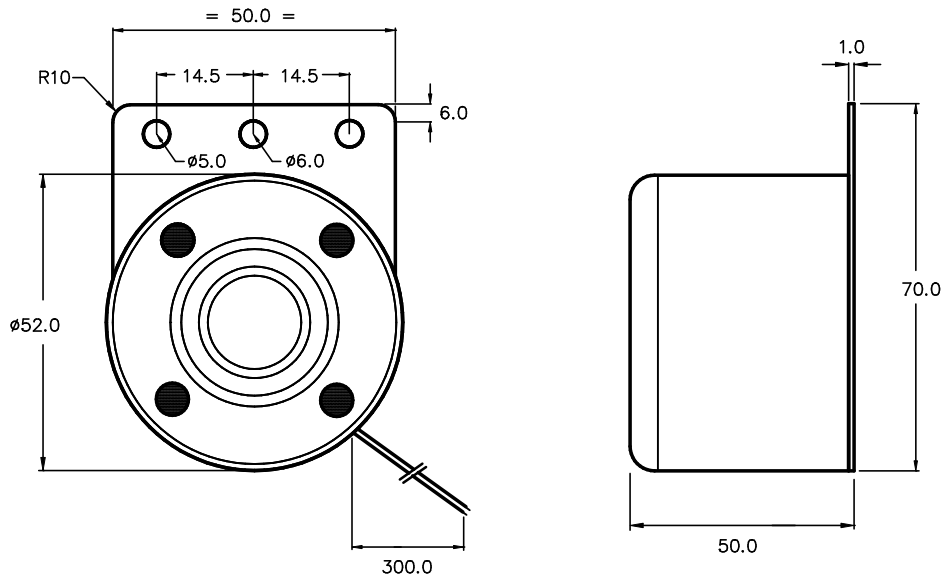

MONACO COMPONENTS, INC.

BUILT-IN DRIVE STYLE FLANGE MOUNTING

**3000
series**

- High sound output.
- Rugged construction.

MODEL	MPF-3500	MPF-3503	MPF-3505
FREQUENCY *	1500 - 4000 HZ		
DRIVING CIRCUIT	BUILT IN		
OPERATING VOLTAGE	6 - 15 V	12 - 48 V	18 - 26 V
RATED VOLTAGE	12 V	30 V	24 V
SOUND PRESSURE *	105 dBA @ 100 cm	100 dBA MIN. @ 100 cm	
CURRENT CONSUMPTION *	280 mA MAX.	100 mA MAX.	105 mA MAX.
tone	SIREN		
CONNECTION STYLE	FLANGE / LEADS		
OPERATING TEMPERATURE	-20° to +60° C		

* VALUES AT RATED VOLTAGE

MPF-3500
MPF-3503
MPF-3505

ALL DIMENSIONS IN mm

SPECIFICATIONS SUBJECT TO CHANGE WITHOUT NOTIFICATION / MODELS SHOWN SUBJECT TO LIMITED WARRANTY

SALES OFFICE (516)-767-6644

CORPORATE OFFICE