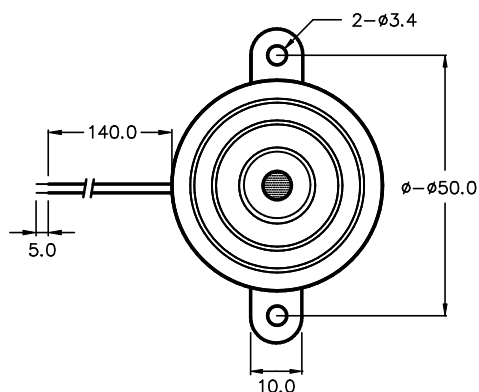

# MONACO COMPONENTS, INC.

BUILT-IN DRIVE STYLE      FLANGE MOUNTING

**3000  
series**

- Variety of voltage ranges available.
- Rich sound output.
- Low current drain.

| MODEL                 | MPF-3412            | MPF-3414            | MPF-3415             | MPF-3417   |
|-----------------------|---------------------|---------------------|----------------------|------------|
| FREQUENCY *           | 2800 HZ ± 500 Hz    |                     | 2900 HZ ± 500 Hz     |            |
| DRIVING CIRCUIT       | BUILT IN            |                     |                      |            |
| OPERATING VOLTAGE     | 3 - 36 V            | 1.5 - 20 V          | 3 - 28 V             |            |
| RATED VOLTAGE         | 12 V                |                     |                      |            |
| SOUND PRESSURE *      | 90 dBA MIN. @ 30 cm | 96 dBA MIN. @ 30 cm | 100 dBA MIN. @ 30 cm |            |
| CURRENT CONSUMPTION * | 8 mA MAX.           | 10 mA MAX.          | 9 mA MAX.            |            |
| tone                  | CONTINUOUS          |                     | SLOW PULSE           | FAST PULSE |
| CONNECTION STYLE      | FLANGE / LEADS      |                     |                      |            |
| OPERATING TEMPERATURE | -20° to +60° C      |                     |                      |            |

\* VALUES AT RATED VOLTAGE

MPF-3412  
MPF-3414  
MPF-3415  
MPF-3417

ALL DIMENSIONS IN mm

SPECIFICATIONS SUBJECT TO CHANGE WITHOUT NOTIFICATION / MODELS SHOWN SUBJECT TO LIMITED WARRANTY

**SALES OFFICE (516)-767-6644**