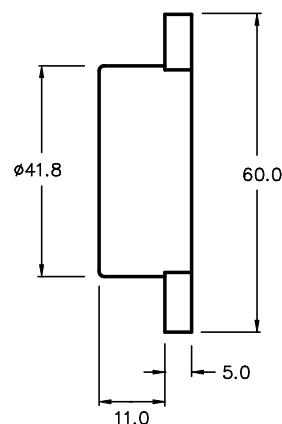

# MONACO COMPONENTS, INC.

BUILT-IN DRIVE STYLE      FLANGE MOUNTING

**3000  
series**

- Variety of voltage ranges available.
- Rich sound output.
- Low current drain.

| MODEL                 | MPF-3412            | MPF-3414            | MPF-3415             | MPF-3417   |
|-----------------------|---------------------|---------------------|----------------------|------------|
| FREQUENCY *           | 2800 HZ ± 500 Hz    |                     | 2900 HZ ± 500 Hz     |            |
| DRIVING CIRCUIT       | BUILT IN            |                     |                      |            |
| OPERATING VOLTAGE     | 3 - 36 V            | 1.5 - 20 V          | 3 - 28 V             |            |
| RATED VOLTAGE         | 12 V                |                     |                      |            |
| SOUND PRESSURE *      | 90 dBA MIN. @ 30 cm | 96 dBA MIN. @ 30 cm | 100 dBA MIN. @ 30 cm |            |
| CURRENT CONSUMPTION * | 8 mA MAX.           | 10 mA MAX.          | 9 mA MAX.            |            |
| tone                  | CONTINUOUS          |                     | SLOW PULSE           | FAST PULSE |
| CONNECTION STYLE      | FLANGE / LEADS      |                     |                      |            |
| OPERATING TEMPERATURE | -20° to +60° C      |                     |                      |            |

\* VALUES AT RATED VOLTAGE

MPF-3412  
MPF-3414  
MPF-3415  
MPF-3417

ALL DIMENSIONS IN mm

SPECIFICATIONS SUBJECT TO CHANGE WITHOUT NOTIFICATION / MODELS SHOWN SUBJECT TO LIMITED WARRANTY

**SALES OFFICE (516)-767-6644**